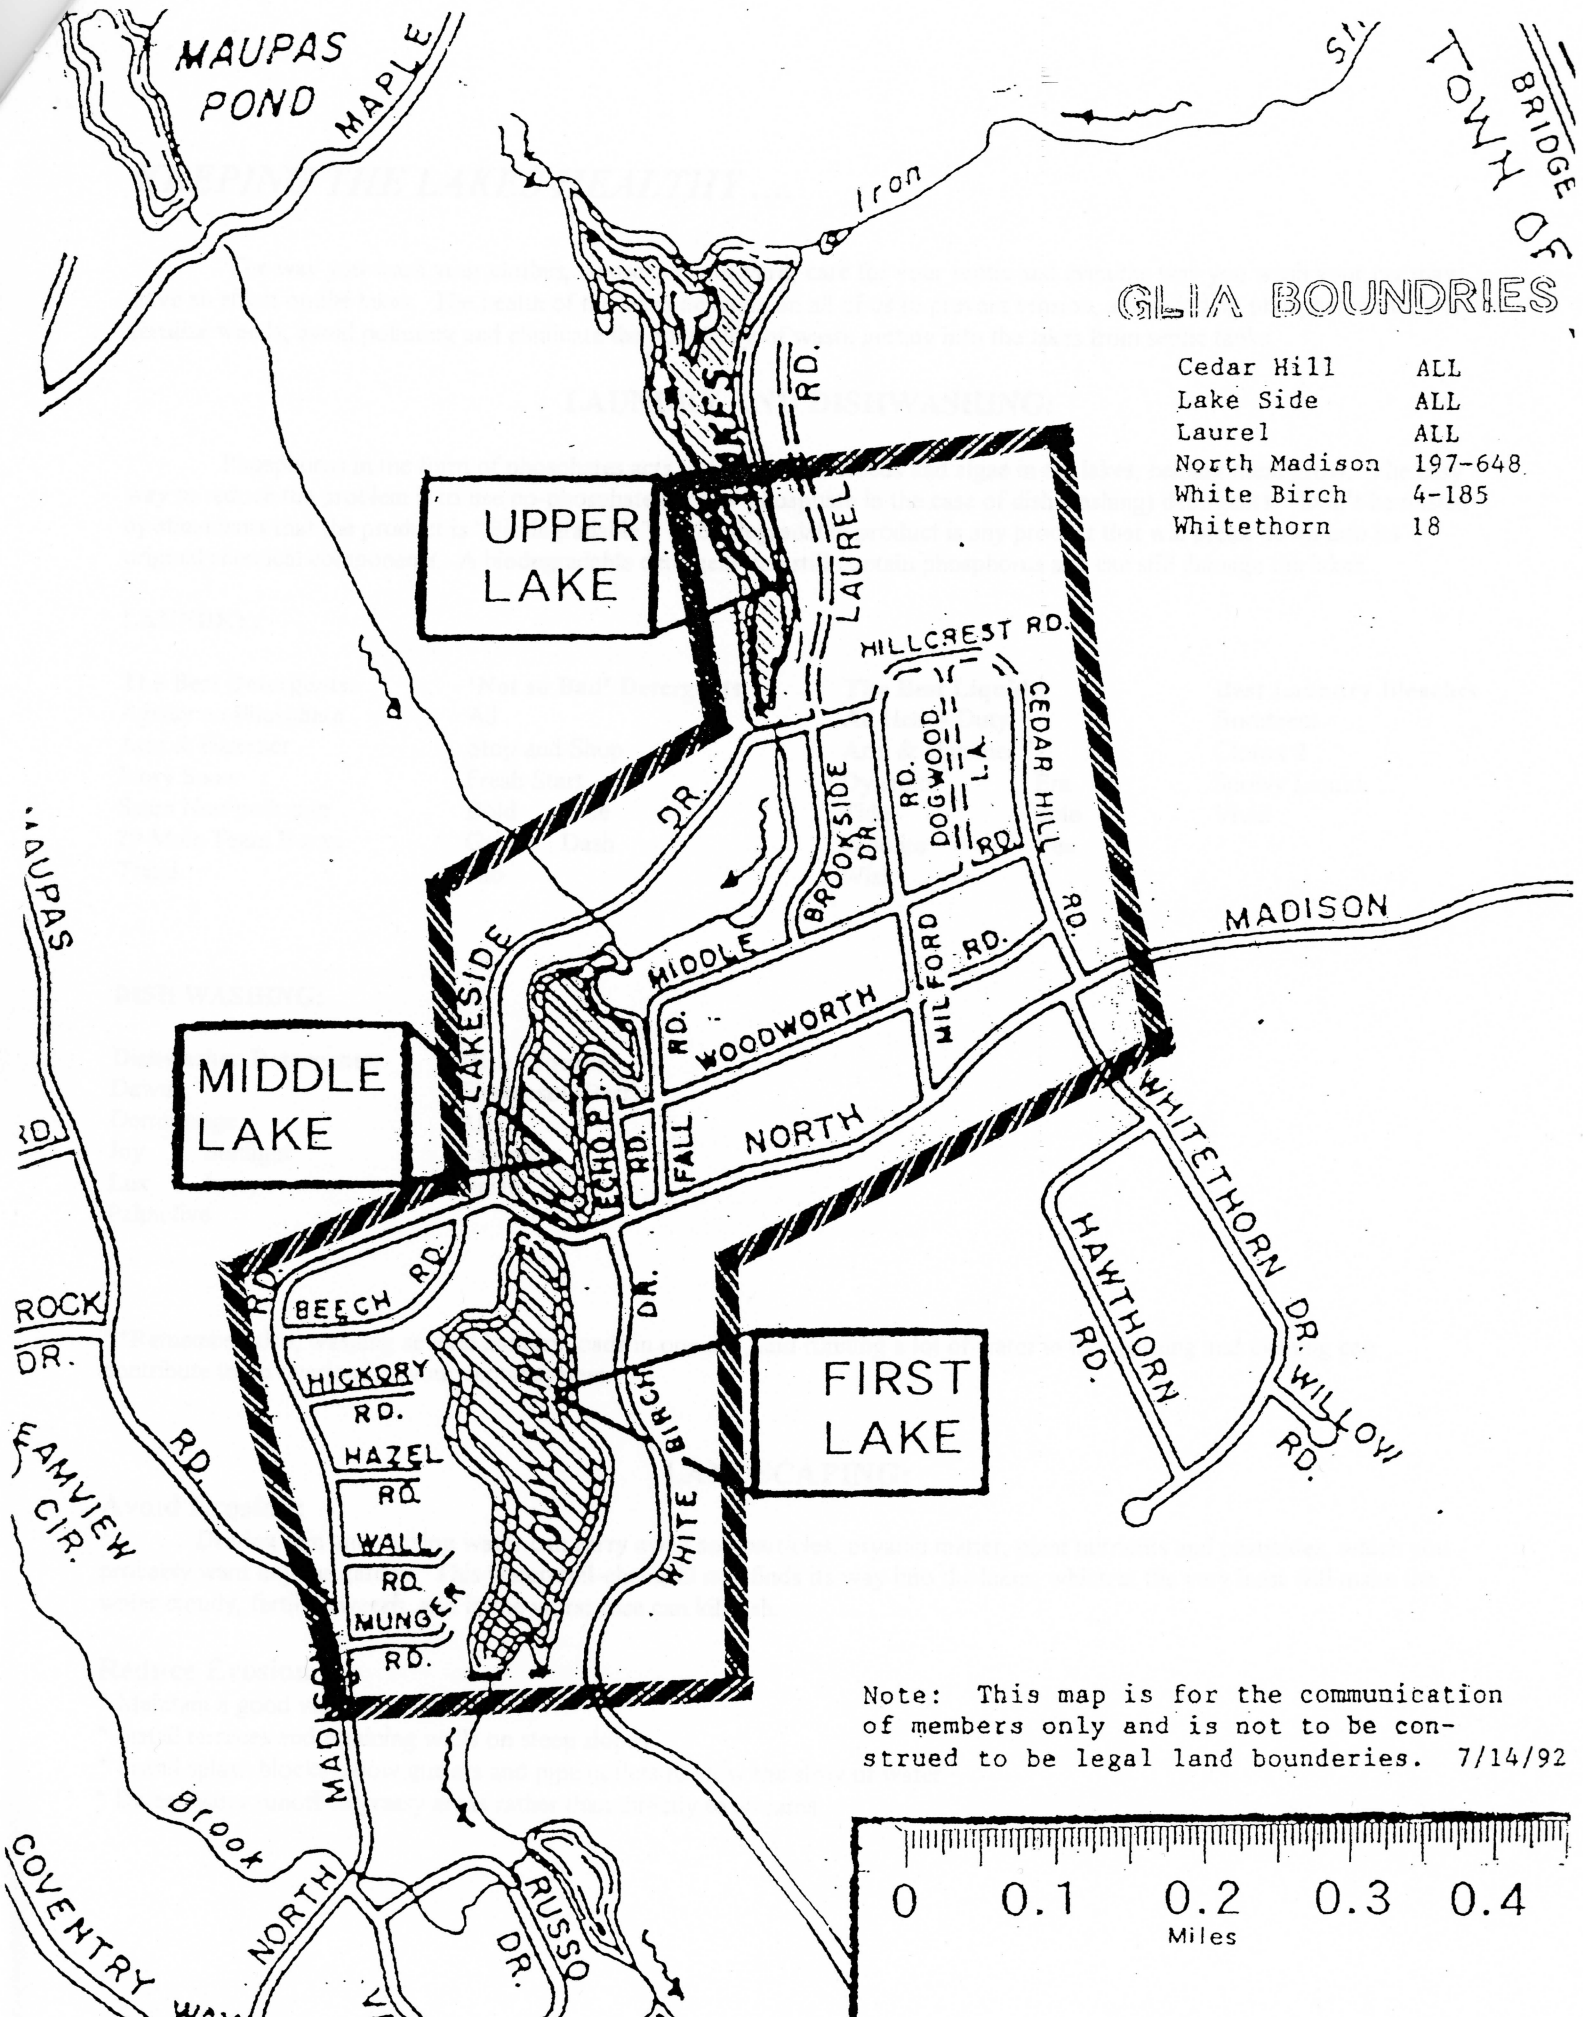

TOWN OF
BRIDGE

GLIA BOUNDRIES

Cedar Hill	ALL
Lake Side	ALL
Laurel	ALL
North Madison	197-648
White Birch	4-185
Whitethorn	18

Note: This map is for the communication of members only and is not to be construed to be legal land boundaries. 7/14/92